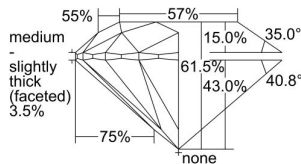

GIA®

FACSIMILE

GIA REPORT 6234322327

Verify this report at GIA.edu

GIA NATURAL DIAMOND DOSSIER®

June 18, 2024
GIA Report Number **6234322327**
Shape and Cutting Style ..... **Round Brilliant**
Measurements ..... **4.75 - 4.79 x 2.93 mm**

GRADING RESULTS

Carat Weight ..... **0.41 carat**
Color Grade ..... **F**
Clarity Grade **VS2**
Cut Grade ..... **Excellent**

ADDITIONAL GRADING INFORMATION

Polish ..... **Excellent**
Symmetry ..... **Excellent**
Fluorescence ..... **Faint**
Clarity Characteristics..... **Cloud, Crystal**
Inscription(s): **GIA 6234322327**

PROPORTIONS

Profile to actual proportions

GRADING SCALES

GIA COLOR SCALE	GIA CLARITY SCALE	GIA CUT SCALE	
D	FLAWLESS	EXCELLENT	
E	INTERNALLY FLAWLESS		
F		VVS₁	VERY GOOD
G	VVS₂		
H	VS₁	GOOD	
I	VS₂		
J	SI₁	FAIR	
K	SI₂		
L	I₁	POOR	
M	I₂		
N	I₃		
O			
P			
Q			
R			
S			
T			
U			
V			
W			
X			
Y			
Z