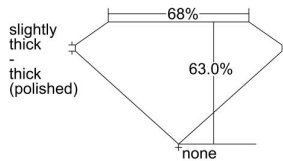

GIA®

FACSIMILE

GIA REPORT 6234327867

Verify this report at GIA.edu

GIA NATURAL DIAMOND DOSSIER®

June 24, 2024
GIA Report Number 6234327867
Shape and Cutting Style ..... **Cut-Cornered Rectangular Modified Brilliant**
Measurements ..... 5.76 x 3.87 x 2.44 mm

GRADING RESULTS

Carat Weight ..... 0.45 carat
Color Grade ..... E
Clarity Grade VS1

ADDITIONAL GRADING INFORMATION

Polish ..... Good
Symmetry ..... Good
Fluorescence ..... None
Clarity Characteristics ..... Cloud
Inscription(s): GIA 6234327867

PROPORTIONS

Profile not to actual proportions

GRADING SCALES

GIA COLOR SCALE		GIA CLARITY SCALE			
COLORLESS	D	VERY VERY SLIGHTLY INCLUDED	FLAWLESS		
	E		INTERNALLY FLAWLESS		
	F	VERY SLIGHTLY INCLUDED	VVS₁		
	G		VVS₂		
	H		VS₁		
	NEAR COLORLESS	I	SLIGHTLY INCLUDED	VS₂	
		J		SI₁	
		FAINT	K	INCLUDED	SI₂
			L		I₁
			M		I₂
VERT LIGHT	N	LIGHT	I₃		
	O				
	P				
	Q				
	R