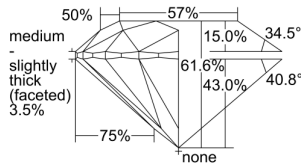

GIA®

FACSIMILE

GIA REPORT 6234347286

Verify this report at GIA.edu

GIA NATURAL DIAMOND DOSSIER®

July 15, 2024
GIA Report Number **6234347286**
Shape and Cutting Style ..... **Round Brilliant**
Measurements ..... **4.75 - 4.76 x 2.93 mm**

GRADING RESULTS

Carat Weight ..... **0.41 carat**
Color Grade ..... **I**
Clarity Grade **S11**
Cut Grade ..... **Excellent**

ADDITIONAL GRADING INFORMATION

Polish ..... **Excellent**
Symmetry ..... **Excellent**
Fluorescence ..... **None**
Clarity Characteristics..... **Knot**
Inscription(s): **GIA 6234347286**

PROPORTIONS

Profile to actual proportions

GRADING SCALES

GIA COLOR SCALE	GIA CLARITY SCALE	GIA CUT SCALE	
D	FLAWLESS	EXCELLENT	
E	INTERNALLY FLAWLESS		
F		VVS₁	VERY GOOD
G	VVS₂		
H	VS₁	GOOD	
I	VS₂		
J	S1₁	FAIR	
K	S1₂		
L	I₁	POOR	
M	I₂		
N	I₃		
O			
P			
Q			
R			
S			
T			
U			
V			
W			
X			
Y			
Z