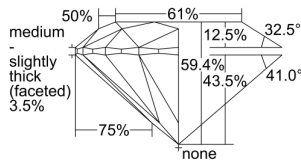

GIA®

FACSIMILE

GIA REPORT 6234350498

Verify this report at GIA.edu

GIA NATURAL DIAMOND DOSSIER®

July 22, 2024
GIA Report Number **6234350498**
Shape and Cutting Style ..... **Round Brilliant**
Measurements ..... **5.15 - 5.17 x 3.06 mm**

GRADING RESULTS

Carat Weight ..... **0.50 carat**
Color Grade ..... **G**
Clarity Grade **VS2**
Cut Grade ..... **Excellent**

ADDITIONAL GRADING INFORMATION

Polish ..... **Excellent**
Symmetry ..... **Excellent**
Fluorescence ..... **None**
Clarity Characteristics ..... **Crystal**
Inscription(s): **GIA 6234350498**

PROPORTIONS

Profile to actual proportions

GRADING SCALES

GIA COLOR SCALE	GIA CLARITY SCALE	GIA CUT SCALE	
D	FLAWLESS	EXCELLENT	
E	INTERNALLY FLAWLESS		
F		VVS₁	VERY GOOD
G	VVS₂		
H	VS₁	GOOD	
I	VS₂		
J	SI₁	FAIR	
K	SI₂		
L	I₁	POOR	
M	I₂		
N	I₃		
O			
P			
Q			
R			
S			
T			
U			
V			
W			
X			
Y			
Z