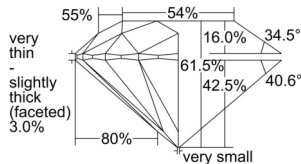

GIA®

FACSIMILE

GIA REPORT 6234379016

Verify this report at GIA.edu

GIA NATURAL DIAMOND DOSSIER®

August 27, 2024
GIA Report Number 6234379016
Shape and Cutting Style ..... Round Brilliant
Measurements ..... 4.92 - 4.96 x 3.04 mm

GRADING RESULTS

Carat Weight ..... 0.45 carat
Color Grade ..... E
Clarity Grade S11
Cut Grade ..... Very Good

ADDITIONAL GRADING INFORMATION

Polish ..... Good
Symmetry ..... Good
Fluorescence ..... None
Clarity Characteristics ..... Crystal
Inscription(s): GIA 6234379016, 30328940

PROPORTIONS

Profile to actual proportions

GRADING SCALES

GIA COLOR SCALE	GIA CLARITY SCALE	GIA CUT SCALE	
D	FLAWLESS	EXCELLENT	
E	INTERNALLY FLAWLESS		
F		VVS₁	VERY GOOD
G	VVS₂		
H	VS₁	GOOD	
I	VS₂		
J	S1₁	FAIR	
K	S1₂		
L	I₁	POOR	
M	I₂		
N	I₃		
O			
P			
Q			
R			
S			
T			
U			
V			
W			
X			
Y			
Z