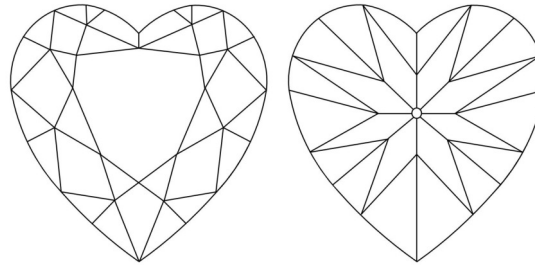

GIA NATURAL DIAMOND GRADING REPORT

September 23, 2024

GIA Report Number 6234395499

Shape and Cutting Style Heart Brilliant

Measurements 10.44 x 11.96 x 6.99 mm

GRADING RESULTS

Carat Weight 5.01 carat

Color Grade D

Profile not to actual proportions

CLARITY CHARACTERISTICS

GRADING SCALES

GIA COLOR SCALE		GIA CLARITY SCALE		
COLOURLESS	D	VERY VERY SLIGHTLY INCLUDED	FLAWLESS	
	E		INTERNALLY FLAWLESS	
	F		VVS ₁	
NEAR COLOURLESS	G		VVS ₂	
	H		VERY SLIGHTLY INCLUDED	VS ₁
	I			VS ₂
J	SLIGHTLY INCLUDED	SI ₁		
FAINT		K	SI ₂	
		L	INCLUDED	I ₁
	M	I ₂		
N	I ₃			
VERY LIGHT	O			
	P			
	Q			
LIGHT	R			
	S			
	T			
	U			
	V			
	W			
	X			
Y				
Z				