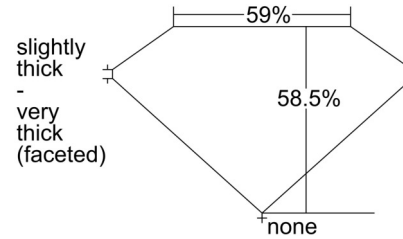

GIA NATURAL DIAMOND GRADING REPORT

September 23, 2024

GIA Report Number 6234395499

Shape and Cutting Style Heart Brilliant

Measurements 10.44 x 11.96 x 6.99 mm

GRADING RESULTS

Carat Weight 5.01 carat

Color Grade D

Profile not to actual proportions

CLARITY CHARACTERISTICS

GRADING SCALES

GIA COLOR SCALE		GIA CLARITY SCALE		
COLOURLESS	D	VERY VERY SLIGHTLY INCLUDED	FLAWLESS	
	E		INTERNALLY FLAWLESS	
	F		VVS ₁	
NEAR COLOURLESS	G		VVS ₂	
	H		VERY SLIGHTLY INCLUDED	VS ₁
	I			VS ₂
J	SLIGHTLY INCLUDED	SI ₁		
FAINT		K	SI ₂	
		L	INCLUDED	I ₁
	M	I ₂		
N	I ₃			
VERY LIGHT	O			
	P			
	Q			
LIGHT	R			
	S			
	T			
	U			
	V			
	W			
	X			
Y				
Z				