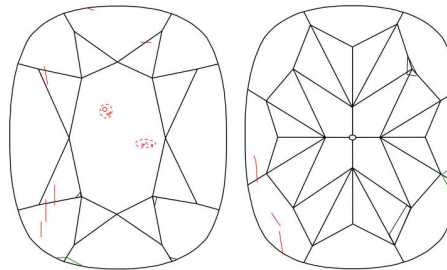

Carat Weight ..... 1.54 carat  
 Color Grade ..... Fancy Yellow  
 Color Origin ..... Natural  
 Color Distribution ..... Even  
 Clarity Grade ..... VS2  
 Proportions:

Profile not to actual proportions

GIA COLORED DIAMOND SCALE

Illustration of GIA fancy color grade interrelationships

GIA CLARITY SCALE

FLAWLESS
INTERNALLY FLAWLESS
VVS <sub>1</sub>
VVS <sub>2</sub>
VS <sub>1</sub>
VS <sub>2</sub>
SI <sub>1</sub>
SI <sub>2</sub>
I <sub>1</sub>
I <sub>2</sub>
I <sub>3</sub>

CLARITY CHARACTERISTICS

KEY TO SYMBOLS\*

- Crystal
- △ Natural
- ~ Feather
- △ Extra Facet
- ☉ Cloud
- ∖ Needle

\* Red symbols denote internal characteristics (inclusions). Green or black symbols denote external characteristics (blemishes). Diagram is an approximate representation of the diamond, and symbols shown indicate type, position, and approximate size of clarity characteristics. All clarity characteristics may not be shown. Details of finish are not shown.