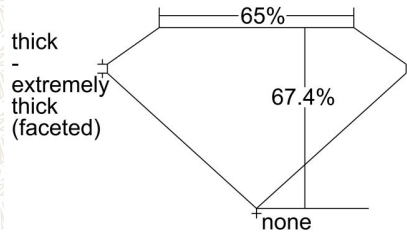

GIA NATURAL COLORED DIAMOND REPORT

July 27, 2023  
 Report Type ..... Grading Report  
 GIA Report Number ..... 6237017022  
 Shape and Cutting Style ..... Cushion Modified Brilliant  
 Measurements ..... 7.04 x 5.90 x 3.98 mm

Carat Weight ..... 1.54 carat  
 Color Grade ..... Fancy Yellow  
 Color Origin ..... Natural  
 Color Distribution ..... Even  
 Clarity Grade ..... VS2  
 Proportions:

Profile not to actual proportions

CLARITY CHARACTERISTICS

KEY TO SYMBOLS\*

- Crystal
- △ Natural
- ~ Feather
- △ Extra Facet
- ☉ Cloud
- ∖ Needle

\* Red symbols denote internal characteristics (inclusions). Green or black symbols denote external characteristics (blemishes). Diagram is an approximate representation of the diamond, and symbols shown indicate type, position, and approximate size of clarity characteristics. All clarity characteristics may not be shown. Details of finish are not shown.