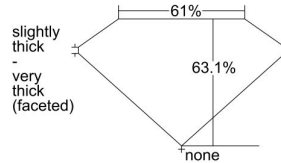

GIA®

FACSIMILE

GIA REPORT 6237101118

Verify this report at GIA.edu

GIA NATURAL DIAMOND DOSSIER®

October 19, 2023
GIA Report Number 6237101118
Shape and Cutting Style ..... Marquise Brilliant
Measurements ..... 7.62 x 3.86 x 2.44 mm

GRADING RESULTS

Carat Weight ..... 0.41 carat
Color Grade ..... D
Clarity Grade ..... Flawless

ADDITIONAL GRADING INFORMATION

Polish ..... Excellent
Symmetry ..... Very Good
Fluorescence ..... None
Clarity Characteristics ..... None
Inscription(s): GIA 6237101118

PROPORTIONS

Profile not to actual proportions

GRADING SCALES

GIA COLOR SCALE		GIA CLARITY SCALE	
COLORLESS	D	VERY VERY SLIGHTLY INCLUDED	FLAWLESS
	E		INTERNALLY FLAWLESS
	F		VVS₁
	G		VVS₂
	H		VS₁
	I		VS₂
	J		SI₁
	K		SI₂
	L		I₁
	M		I₂
NEAR COLORLESS	N	SLIGHTLY INCLUDED	I₃
	O		
	P		
	Q		
FAINT	R		
	S		
	T		
	U		
VERT LIGHT	V		
	W		
	X		
	Y		
LIGHT	Z