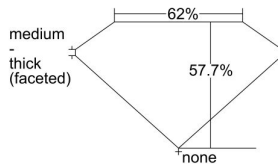

GIA®

FACSIMILE

GIA REPORT 6237127533

Verify this report at GIA.edu

GIA NATURAL DIAMOND DOSSIER®

November 16, 2023
GIA Report Number 6237127533
Shape and Cutting Style ..... Heart Brilliant
Measurements ..... 5.80 x 6.51 x 3.76 mm

GRADING RESULTS

Carat Weight ..... 0.81 carat
Color Grade I
Clarity Grade VVS1

ADDITIONAL GRADING INFORMATION

Polish ..... Excellent
Symmetry ..... Very Good
Fluorescence ..... None
Clarity Characteristics ..... Pinpoint
Inscription(s): GIA 6237127533

PROPORTIONS

Profile not to actual proportions

GRADING SCALES

GIA COLOR SCALE		GIA CLARITY SCALE			
COLORLESS	D	VERY VERY SLIGHTLY INCLUDED	FLAWLESS		
	E		INTERNALLY FLAWLESS		
	F	VERY SLIGHTLY INCLUDED	VVS₁		
	G		VVS₂		
	H		VS₁		
	NEAR COLORLESS	I	SLIGHTLY INCLUDED	VS₂	
		J		SI₁	
		FAINT	K	INCLUDED	SI₂
			L		I₁
			M		I₂
VERT LIGHT	N	INCLUDED	I₃		
	O				
	P				
	Q				
	R				
LIGHT	S				
	T				
	U				
	V				
	W				
X					
Y					
Z