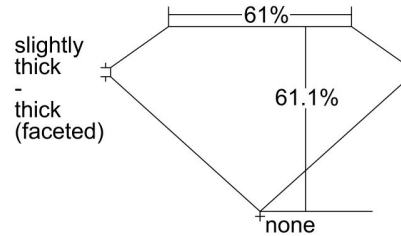

GIA NATURAL DIAMOND GRADING REPORT

February 14, 2024
 GIA Report Number 6237178173
 Shape and Cutting Style Oval Brilliant
 Measurements 12.64 x 8.83 x 5.40 mm

GRADING RESULTS

Carat Weight 4.00 carat
 Color Grade D
 Clarity Grade SI1

ADDITIONAL GRADING INFORMATION

Polish Excellent
 Symmetry Excellent
 Fluorescence None

Inscription(s): GIA 6237178173

Comments: Clouds, pinpoints and surface graining are not shown.

PROPORTIONS

Profile not to actual proportions

CLARITY CHARACTERISTICS

KEY TO SYMBOLS*

- Crystal
- ~ Feather
- \\ Needle

* Red symbols denote internal characteristics (inclusions). Green or black symbols denote external characteristics (blemishes). Diagram is an approximate representation of the diamond, and symbols shown indicate type, position, and approximate size of clarity characteristics. All clarity characteristics may not be shown. Details of finish are not shown.