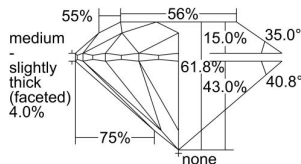

GIA®

FACSIMILE

GIA REPORT 6237246095

Verify this report at GIA.edu

GIA NATURAL DIAMOND DOSSIER®

April 03, 2024
GIA Report Number 6237246095
Shape and Cutting Style ..... Round Brilliant
Measurements ..... 4.29 - 4.32 x 2.66 mm

GRADING RESULTS

Carat Weight ..... 0.30 carat
Color Grade ..... E
Clarity Grade VS1
Cut Grade ..... Excellent

ADDITIONAL GRADING INFORMATION

Polish ..... Excellent
Symmetry ..... Excellent
Fluorescence ..... None
Clarity Characteristics..... Crystal, Cloud, Pinpoint
Inscription(s): GIA 6237246095

PROPORTIONS

Profile to actual proportions

GRADING SCALES

GIA COLOR SCALE	GIA CLARITY SCALE	GIA CUT SCALE	
D	FLAWLESS	EXCELLENT	
E	INTERNALLY FLAWLESS		
F		VVS₁	VERY GOOD
G	VVS₂		
H	VS₁	GOOD	
I	VS₂		
J	SI₁	FAIR	
K	SI₂		
L	I₁	POOR	
M			
N			
O	I₂		
P			
Q	I₃		
R			
S			
T			
U			
V			
W			
X			
Y			
Z