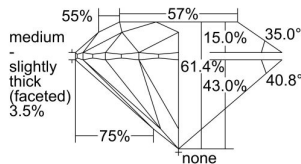

GIA®

FACSIMILE

GIA REPORT 6237287383

Verify this report at GIA.edu

GIA NATURAL DIAMOND DOSSIER®

May 15, 2024
GIA Report Number **6237287383**
Shape and Cutting Style ..... **Round Brilliant**
Measurements ..... **4.77 - 4.79 x 2.94 mm**

GRADING RESULTS

Carat Weight ..... **0.41 carat**
Color Grade ..... **G**
Clarity Grade **VS1**
Cut Grade ..... **Excellent**

ADDITIONAL GRADING INFORMATION

Polish ..... **Excellent**
Symmetry ..... **Excellent**
Fluorescence ..... **None**
Clarity Characteristics..... **Cloud, Crystal, Needle, Pinpoint**
Inscription(s): **GIA 6237287383**

PROPORTIONS

Profile to actual proportions

GRADING SCALES

GIA COLOR SCALE	GIA CLARITY SCALE	GIA CUT SCALE	
D	FLAWLESS	EXCELLENT	
E	INTERNALLY FLAWLESS		
F		VVS₁	VERY GOOD
G	VVS₂		
H	VS₁	GOOD	
I	VS₂		
J	SI₁	FAIR	
K	SI₂		
L	I₁	POOR	
M	I₂		
N	I₃		
O			
P			
Q			
R			
S			
T			
U			
V			
W			
X			
Y			
Z