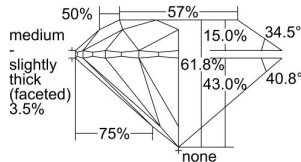

GIA®

FACSIMILE

GIA REPORT 6237288646

Verify this report at GIA.edu

GIA NATURAL DIAMOND DOSSIER®

May 16, 2024
GIA Report Number 6237288646
Shape and Cutting Style ..... Round Brilliant
Measurements ..... 5.38 - 5.42 x 3.34 mm

GRADING RESULTS

Carat Weight ..... 0.60 carat
Color Grade ..... F
Clarity Grade S11
Cut Grade ..... Excellent

ADDITIONAL GRADING INFORMATION

Polish ..... Excellent
Symmetry ..... Excellent
Fluorescence ..... None
Clarity Characteristics ..... Crystal, Cloud
Inscription(s): GIA 6237288646

PROPORTIONS

Profile to actual proportions