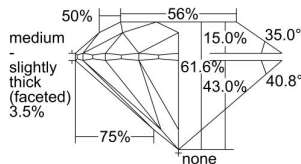

GIA®

FACSIMILE

GIA REPORT 6237322243

Verify this report at GIA.edu

GIA NATURAL DIAMOND DOSSIER®

June 18, 2024
GIA Report Number 6237322243
Shape and Cutting Style ..... Round Brilliant
Measurements ..... 4.29 - 4.31 x 2.65 mm

GRADING RESULTS

Carat Weight ..... 0.30 carat
Color Grade ..... E
Clarity Grade S11
Cut Grade ..... Excellent

ADDITIONAL GRADING INFORMATION

Polish ..... Excellent
Symmetry ..... Excellent
Fluorescence ..... None
Clarity Characteristics ..... Crystal
Inscription(s): GIA 6237322243

PROPORTIONS

Profile to actual proportions

GRADING SCALES

GIA COLOR SCALE	GIA CLARITY SCALE	GIA CUT SCALE
D	FLAWLESS	EXCELLENT
E	FLAWLESS	
F	INTERNALLY FLAWLESS	VERY GOOD
G	FLAWLESS	
H	VVS₁	GOOD
I	VVS₂	
J	VS₁	FAIR
K	VS₂	
L	S1₁	POOR
M	S1₂	
N	I₁	
O	I₂	
P	I₃	
Q		
R		
S		
T		
U		
V		
W		
X		
Y		
Z