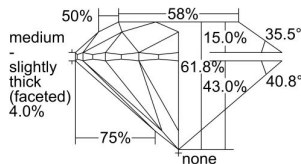

GIA®

FACSIMILE

GIA REPORT 6237322266

Verify this report at GIA.edu

GIA NATURAL DIAMOND DOSSIER®

June 18, 2024
GIA Report Number 6237322266
Shape and Cutting Style ..... Round Brilliant
Measurements ..... 4.25 - 4.28 x 2.64 mm

GRADING RESULTS

Carat Weight ..... 0.30 carat
Color Grade ..... H
Clarity Grade VS1
Cut Grade ..... Excellent

ADDITIONAL GRADING INFORMATION

Polish ..... Excellent
Symmetry ..... Excellent
Fluorescence ..... None
Clarity Characteristics..... Cloud, Crystal, Needle, Pinpoint
Inspection(s): GIA 6237322266

PROPORTIONS

Profile to actual proportions