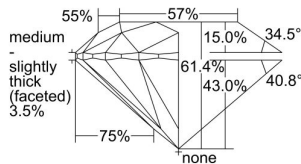

GIA®

FACSIMILE

GIA REPORT 6237347205

Verify this report at GIA.edu

GIA NATURAL DIAMOND DOSSIER®

July 15, 2024
GIA Report Number **6237347205**
Shape and Cutting Style ..... **Round Brilliant**
Measurements ..... **4.72 - 4.76 x 2.91 mm**

GRADING RESULTS

Carat Weight ..... **0.40 carat**
Color Grade ..... **I**
Clarity Grade **VS2**
Cut Grade ..... **Excellent**

ADDITIONAL GRADING INFORMATION

Polish ..... **Excellent**
Symmetry ..... **Excellent**
Fluorescence ..... **None**
Clarity Characteristics..... **Cloud, Crystal**
Inscription(s): **GIA 6237347205**

PROPORTIONS

Profile to actual proportions

GRADING SCALES

GIA COLOR SCALE	GIA CLARITY SCALE	GIA CUT SCALE	
D	FLAWLESS	EXCELLENT	
E	INTERNALLY FLAWLESS		
F		VVS₁	VERY GOOD
G	VVS₂		
H	VS₁	GOOD	
I	VS₂		
J	SI₁	FAIR	
K	SI₂		
L	I₁	POOR	
M	I₂		
N	I₃		
O			
P			
Q			
R			
S			
T			
U			
V			
W			
X			
Y			
Z