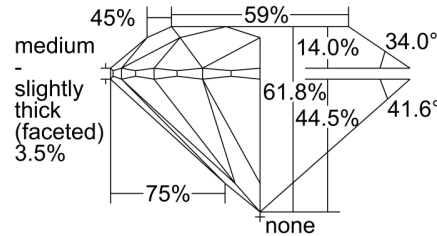

GIA NATURAL DIAMOND GRADING REPORT

July 24, 2024
GIA Report Number 6237353226
Shape and Cutting Style ..... Round Brilliant
Measurements ..... 10.16 - 10.24 x 6.31 mm

GRADING RESULTS

Carat Weight ..... 4.02 carat
Color Grade ..... H
Clarity Grade VS2
Cut Grade ..... Excellent

ADDITIONAL GRADING INFORMATION

Polish ..... Excellent
Symmetry ..... Excellent
Fluorescence ..... None

Inscription(s): GIA 6237353226

Comments: Additional clouds are not shown. Pinpoints are not shown.

PROPORTIONS

Profile to actual proportions