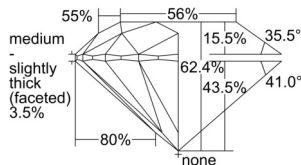

GIA®

FACSIMILE

GIA REPORT 6237371030

Verify this report at GIA.edu

GIA NATURAL DIAMOND DOSSIER®

August 19, 2024
GIA Report Number 6237371030
Shape and Cutting Style ..... Round Brilliant
Measurements ..... 4.42 - 4.45 x 2.77 mm

GRADING RESULTS

Carat Weight ..... 0.33 carat
Color Grade ..... D
Clarity Grade S11
Cut Grade ..... Excellent

ADDITIONAL GRADING INFORMATION

Polish ..... Excellent
Symmetry ..... Excellent
Fluorescence ..... None
Clarity Characteristics..... Crystal, Cloud, Feather
Inscription(s): GIA 6237371030

PROPORTIONS

Profile to actual proportions

GRADING SCALES

GIA COLOR SCALE	GIA CLARITY SCALE	GIA CUT SCALE	
D	FLAWLESS	EXCELLENT	
E	INTERNALLY FLAWLESS		
F		VVS₁	VERY GOOD
G	VVS₂		
H	VS₁	GOOD	
I	VS₂		
J	S1₁	FAIR	
K	S1₂		
L	I₁	POOR	
M	I₂		
N	I₃		
O			
P			
Q			
R			
S			
T			
U			
V			
W			
X			
Y			
Z