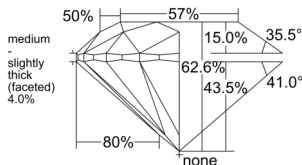

GIA®

FACSIMILE

GIA REPORT 6237528606

Verify this report at GIA.edu

GIA NATURAL DIAMOND DOSSIER®

March 10, 2025
GIA Report Number 6237528606
Shape and Cutting Style ..... Round Brilliant
Measurements ..... 5.66 - 5.69 x 3.55 mm

GRADING RESULTS

Carat Weight ..... 0.71 carat
Color Grade ..... H
Clarity Grade VS1
Cut Grade ..... Excellent

ADDITIONAL GRADING INFORMATION

Polish ..... Excellent
Symmetry ..... Excellent
Fluorescence ..... None
Clarity Characteristics..... Crystal, Cloud, Needle
Inspection(s): GIA 6237528606

PROPORTIONS

Profile to actual proportions

GRADING SCALES

GIA COLOR SCALE	GIA CLARITY SCALE	GIA CUT SCALE	
D	FLAWLESS	EXCELLENT	
E	INTERNALLY FLAWLESS		
F		VVS₁	VERY GOOD
G	VVS₂		
H	VS₁	GOOD	
I	VS₂		
J	SI₁	FAIR	
K	SI₂		
L	I₁	POOR	
M	I₂		
N	I₃		
O			
P			
Q			
R			
S			
T			
U			
V			
W			
X			
Y			
Z