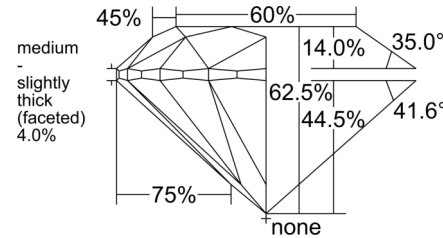

GIA NATURAL DIAMOND GRADING REPORT

June 02, 2025
GIA Report Number 6237595713
Shape and Cutting Style ..... Round Brilliant
Measurements ..... 7.40 - 7.45 x 4.64 mm

GRADING RESULTS

Carat Weight ..... 1.59 carat
Color Grade ..... F
Clarity Grade VS1
Cut Grade ..... Excellent

ADDITIONAL GRADING INFORMATION

Polish ..... Excellent
Symmetry ..... Excellent
Fluorescence ..... None
Inscription(s): GIA 6237595713

Comments: Additional clouds are not shown. Pinpoints are not shown.

PROPORTIONS