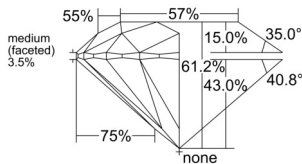

GIA®

FACSIMILE

GIA REPORT 6237622141

Verify this report at GIA.edu

GIA NATURAL DIAMOND DOSSIER®

June 30, 2025
GIA Report Number 6237622141
Shape and Cutting Style ..... Round Brilliant
Measurements ..... 5.84 - 5.86 x 3.58 mm

GRADING RESULTS

Carat Weight ..... 0.75 carat
Color Grade ..... G
Clarity Grade VVS2
Cut Grade ..... Excellent

ADDITIONAL GRADING INFORMATION

Polish ..... Excellent
Symmetry ..... Excellent
Fluorescence ..... None
Clarity Characteristics..... Needle, Pinpoint
Inscription(s): GIA 6237622141

PROPORTIONS

Profile to actual proportions

GRADING SCALES

GIA COLOR SCALE

COLORED	D
	E
	F
	G
	H
	I
	J
NEAR COLORLESS	K
	L
Faint	M
	N
	O
	P
	Q
	R
	S
	T
	U
	V
	W
	X
	Y
Light	Z

GIA CLARITY SCALE

VERY VERY SLIGHTLY INCLUDED	FLAWLESS
	INTERNALLY FLAWLESS
VERY SLIGHTLY INCLUDED	VVS₁
	VVS₂
SLIGHTLY INCLUDED	VS₁
	VS₂
INCLUDED	SI₁
	SI₂
	I₁
	I₂
	I₃

GIA CUT SCALE

EXCELLENT
VERY GOOD
GOOD
FAIR
POOR