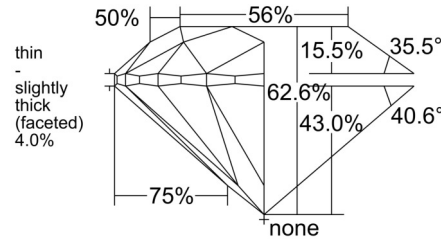

GIA NATURAL DIAMOND GRADING REPORT

August 12, 2025
 GIA Report Number 6237669674
 Shape and Cutting Style Round Brilliant
 Measurements 7.58 - 7.61 x 4.75 mm

GRADING RESULTS

Carat Weight 1.70 carat
 Color Grade I
 Clarity Grade VS1
 Cut Grade Excellent

Profile to actual proportions

CLARITY CHARACTERISTICS

KEY TO SYMBOLS*

-  Cloud
-  Needle
-  Pinpoint

* Red symbols denote internal characteristics (inclusions). Green or black symbols denote external characteristics (blemishes). Diagram is an approximate representation of the diamond, and symbols shown indicate type, position, and approximate size of clarity characteristics. All clarity characteristics may not be shown. Details of finish are not shown.