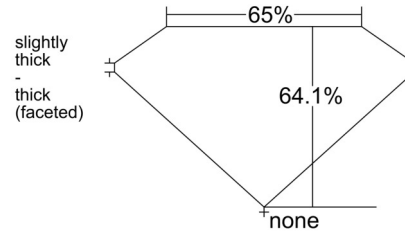

GIA NATURAL DIAMOND GRADING REPORT

October 01, 2025
 GIA Report Number 6237720597
 Shape and Cutting Style Oval Brilliant
 Measurements 7.80 x 5.59 x 3.58 mm

GRADING RESULTS

Carat Weight 1.01 carat
 Color Grade G
 Clarity Grade VS1

ADDITIONAL GRADING INFORMATION

Polish Excellent
 Symmetry Excellent
 Fluorescence Faint
 Inscription(s): GIA 6237720597

Comments: Pinpoints are not shown. Surface graining is not shown.

PROPORTIONS

Profile not to actual proportions

CLARITY CHARACTERISTICS

KEY TO SYMBOLS*

- Crystal
- Feather

* Red symbols denote internal characteristics (inclusions). Green or black symbols denote external characteristics (blemishes). Diagram is an approximate representation of the diamond, and symbols shown indicate type, position, and approximate size of clarity characteristics. All clarity characteristics may not be shown. Details of finish are not shown.