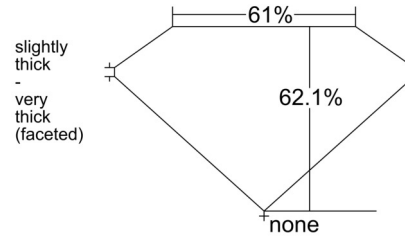

GIA NATURAL DIAMOND GRADING REPORT

October 03, 2025  
 GIA Report Number ..... 6237735626  
 Shape and Cutting Style ..... Heart Brilliant  
 Measurements ..... 5.95 x 6.81 x 4.23 mm

GRADING RESULTS

Carat Weight ..... 1.03 carat  
 Color Grade ..... F  
 Clarity Grade ..... VS1

PROPORTIONS

Profile not to actual proportions

CLARITY CHARACTERISTICS

KEY TO SYMBOLS\*

Red symbol: Needle

GRADING SCALES

GIA COLOR SCALE		GIA CLARITY SCALE	
COLORLESS	D	VERY VERY SLIGHTLY INCLUDED	FLAWLESS
	E		INTERNALLY FLAWLESS
	F		VVS <sub>1</sub>
NEAR COLORLESS	G	VERY SLIGHTLY INCLUDED	VVS <sub>2</sub>
	H		VS <sub>1</sub>
	I		VS <sub>2</sub>
FAINT	J	SLIGHTLY INCLUDED	SI <sub>1</sub>
	K		SI <sub>2</sub>
	L		I <sub>1</sub>
VERY LIGHT	M	INCLUDED	I <sub>2</sub>
	N		I <sub>3</sub>
	O		
LIGHT	P		
	Q		
	R		
	S		
	T		
	U		
	V		
W			
X			
Y			
Z			