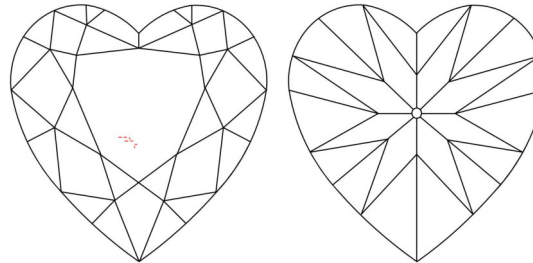

GIA NATURAL DIAMOND GRADING REPORT

October 03, 2025  
 GIA Report Number ..... 6237735626  
 Shape and Cutting Style ..... Heart Brilliant  
 Measurements ..... 5.95 x 6.81 x 4.23 mm

GRADING RESULTS

Carat Weight ..... 1.03 carat  
 Color Grade ..... F  
 Clarity Grade ..... VS1

ADDITIONAL GRADING INFORMATION

Polish ..... Excellent  
 Symmetry ..... Very Good  
 Fluorescence ..... None  
 Inscription(s): GIA 6237735626

**Comments:** Clouds are not shown. Pinpoints are not shown.

PROPORTIONS

Profile not to actual proportions

CLARITY CHARACTERISTICS

KEY TO SYMBOLS\*

Red symbol: Needle

GRADING SCALES

GIA COLOR SCALE		GIA CLARITY SCALE	
COLORLESS	D	VERY VERY SLIGHTLY INCLUDED	FLAWLESS
	E		INTERNALLY FLAWLESS
	F		VVS <sub>1</sub>
NEAR COLORLESS	G	VERY SLIGHTLY INCLUDED	VVS <sub>2</sub>
	H		VS <sub>1</sub>
	I		VS <sub>2</sub>
FAINT	J	SLIGHTLY INCLUDED	SI <sub>1</sub>
	K		SI <sub>2</sub>
	L		I <sub>1</sub>
VERY LIGHT	M	INCLUDED	I <sub>2</sub>
	N		I <sub>3</sub>
	O		
LIGHT	P		
	Q		
	R		
	S		
	T		
	U		
	V		
W			
X			
Y			
Z			