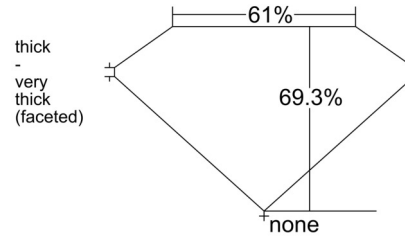

PROPORTIONS

Profile not to actual proportions