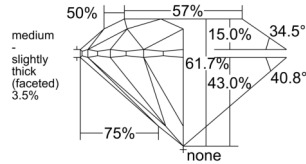

GIA®

FACSIMILE

GIA REPORT 6237925956

Verify this report at GIA.edu

GIA NATURAL DIAMOND DOSSIER®

April 10, 2026
GIA Report Number 6237925956
Shape and Cutting Style ..... Round Brilliant
Measurements ..... 5.76 - 5.80 x 3.56 mm

GRADING RESULTS

Carat Weight ..... 0.73 carat
Color Grade I
Clarity Grade VS1
Cut Grade ..... Excellent

ADDITIONAL GRADING INFORMATION

Polish ..... Excellent
Symmetry ..... Excellent
Fluorescence ..... None
Clarity Characteristics ..... Crystal, Cloud
Inscription(s): GIA 6237925956

PROPORTIONS

Profile to actual proportions

GRADING SCALES

GIA COLOR SCALE

COLORESS	D
	E
	F
	G
	H
	I
	J
NEAR COLORESS	K
	L
FANIT	M
	N
	O
	P
VERY LIGHT	Q
	R
	S
	T
	U
	V
	W
	X
	Y
LIGHT	Z

GIA CLARITY SCALE

FLAWLESS	INTERNAL FLAWLESS	
		FLAWLESS
VERY VERY SLIGHTLY INCLUDED	VVS₁	
	VVS₂	
VERY SLIGHTLY INCLUDED	VS₁	
	VS₂	
SLIGHTLY INCLUDED	SI₁	
	SI₂	
INCLUDED	I₁	
	I₂	
	I₃	

GIA CUT SCALE

EXCELLENT
VERY GOOD
GOOD
FAIR
POOR