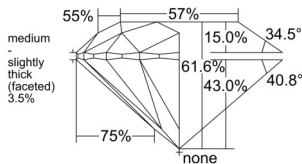

GIA®

FACSIMILE

GIA REPORT 6237937824

Verify this report at GIA.edu

GIA NATURAL DIAMOND DOSSIER®

May 04, 2026
GIA Report Number 6237937824
Shape and Cutting Style ..... Round Brilliant
Measurements ..... 4.29 - 4.31 x 2.65 mm

GRADING RESULTS

Carat Weight ..... 0.30 carat
Color Grade ..... F
Clarity Grade SI2
Cut Grade ..... Excellent

ADDITIONAL GRADING INFORMATION

Polish ..... Excellent
Symmetry ..... Excellent
Fluorescence ..... None
Clarity Characteristics ..... Cloud
Inscription(s): GIA 6237937824

PROPORTIONS

Profile to actual proportions

GRADING SCALES

GIA COLOR SCALE	GIA CLARITY SCALE	GIA CUT SCALE	
D	FLAWLESS	EXCELLENT	
E	INTERNALLY FLAWLESS		
F		VVS₁	VERY GOOD
G	VVS₂		
H	VS₁	GOOD	
I	VS₂		
J	SI₁	FAIR	
K	SI₂		
L	I₁	POOR	
M			
N			
O	I₂		
P			
Q			
R	I₃		
S			
T			
U			
V			
W			
X			
Y			
Z