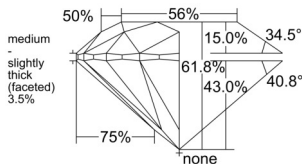

GIA®

FACSIMILE

GIA REPORT 6237937939

Verify this report at GIA.edu

GIA NATURAL DIAMOND DOSSIER®

May 04, 2026
GIA Report Number 6237937939
Shape and Cutting Style ..... Round Brilliant
Measurements ..... 4.76 - 4.78 x 2.95 mm

GRADING RESULTS

Carat Weight ..... 0.41 carat
Color Grade ..... G
Clarity Grade VS2
Cut Grade ..... Excellent

ADDITIONAL GRADING INFORMATION

Polish ..... Excellent
Symmetry ..... Excellent
Fluorescence ..... None
Clarity Characteristics ..... Cloud, Crystal
Inscription(s): GIA 6237937939

PROPORTIONS

GRADING SCALES

GIA COLOR SCALE	GIA CLARITY SCALE	GIA CUT SCALE	
D	FLAWLESS	EXCELLENT	
E	INTERNALLY FLAWLESS		
F		VVS₁	VERY GOOD
G	VVS₂		
H	VS₁	GOOD	
I	VS₂		
J	SI₁	FAIR	
K	SI₂		
L	I₁	POOR	
M	I₂		
N	I₃		
O			
P			
Q			
R			
S			
T			
U			
V			
W			
X			
Y			
Z