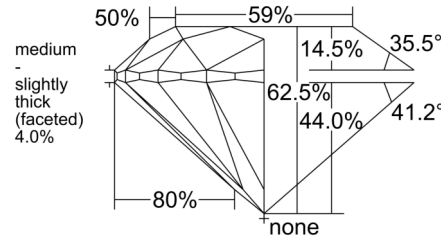

GIA NATURAL DIAMOND GRADING REPORT

April 29, 2026
 GIA Report Number 6237939606
 Shape and Cutting Style Round Brilliant
 Measurements 6.33 - 6.38 x 3.97 mm

GRADING RESULTS

Carat Weight 1.00 carat
 Color Grade I
 Clarity Grade VVS2
 Cut Grade Excellent

ADDITIONAL GRADING INFORMATION

Polish Excellent
 Symmetry Excellent
 Fluorescence None
 Inscription(s): GIA 6237939606

PROPORTIONS

Profile to actual proportions

CLARITY CHARACTERISTICS

KEY TO SYMBOLS*

- ~ Feather
- ^ Natural

* Red symbols denote internal characteristics (inclusions). Green or black symbols denote external characteristics (blemishes). Diagram is an approximate representation of the diamond, and symbols shown indicate type, position, and approximate size of clarity characteristics. All clarity characteristics may not be shown. Details of finish are not shown.