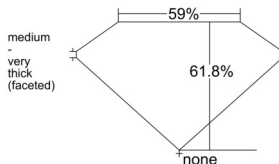

GIA®

FACSIMILE

GIA REPORT 6237947400

Verify this report at GIA.edu

GIA NATURAL DIAMOND DOSSIER®

May 11, 2026
GIA Report Number 6237947400
Shape and Cutting Style ..... Heart Brilliant
Measurements ..... 4.21 x 4.84 x 2.99 mm

GRADING RESULTS

Carat Weight ..... 0.35 carat
Color Grade ..... J
Clarity Grade VVS1

ADDITIONAL GRADING INFORMATION

Polish ..... Excellent
Symmetry ..... Excellent
Fluorescence ..... Medium Blue
Clarity Characteristics ..... Pinpoint, Feather
Inscription(s): GIA 6237947400

PROPORTIONS

Profile not to actual proportions

GRADING SCALES

GIA COLOR SCALE		GIA CLARITY SCALE	
COLORLESS	D	VERY VERY SLIGHTLY INCLUDED	FLAWLESS
	E		INTERNALLY FLAWLESS
	F		VVS₁
	G		VVS₂
	H		VS₁
	I		VS₂
	J		SI₁
	K		SI₂
	L		I₁
	M		I₂
NEAR COLORLESS	N	SLIGHTLY INCLUDED	I₃
	O		
	P		
	Q		
FAINT	R		
	S		
	T		
	U		
VERY LIGHT	V		
	W		
	X		
	Y		
LIGHT	Z