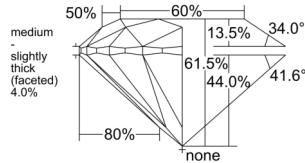

GIA®

FACSIMILE

GIA REPORT 6237947626

Verify this report at GIA.edu

GIA NATURAL DIAMOND DOSSIER®

May 11, 2026
GIA Report Number 6237947626
Shape and Cutting Style ..... Round Brilliant
Measurements ..... 4.72 - 4.74 x 2.91 mm

GRADING RESULTS

Carat Weight ..... 0.40 carat
Color Grade I
Clarity Grade VVS2
Cut Grade ..... Excellent

ADDITIONAL GRADING INFORMATION

Polish ..... Excellent
Symmetry ..... Excellent
Fluorescence ..... None
Clarity Characteristics ..... Cloud, Pinpoint
Inscription(s): GIA 6237947626

PROPORTIONS

Profile to actual proportions