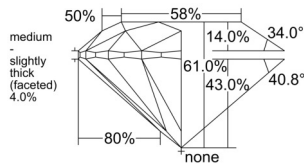

GIA®

FACSIMILE

GIA REPORT 6237948603

Verify this report at GIA.edu

GIA NATURAL DIAMOND DOSSIER®

May 11, 2026
GIA Report Number 6237948603
Shape and Cutting Style ..... Round Brilliant
Measurements ..... 4.76 - 4.78 x 2.91 mm

GRADING RESULTS

Carat Weight ..... 0.40 carat
Color Grade ..... K
Clarity Grade VS1
Cut Grade ..... Excellent

ADDITIONAL GRADING INFORMATION

Polish ..... Excellent
Symmetry ..... Excellent
Fluorescence ..... Faint
Clarity Characteristics..... Crystal, Cloud, Feather, Needle
Inscription(s): GIA 6237948603

PROPORTIONS

Profile to actual proportions

GRADING SCALES

GIA COLOR SCALE

COLORLESS	D
	E
	F
	G
	H
	I
	J
NEAR COLORLESS	K
	L
Faint	M
	N
	O
	P
	Q
	R
	S
	T
	U
	V
	W
	X
	Y
Light	Z

GIA CLARITY SCALE

FLAWLESS	INTERNAL FLAWLESS	
		FLAWLESS
VERY VERY SLIGHTLY INCLUDED	VVS₁	
	VVS₂	
VERY SLIGHTLY INCLUDED	VS₁	
	VS₂	
SLIGHTLY INCLUDED	SI₁	
	SI₂	
INCLUDED	I₁	
	I₂	
	I₃	

GIA CUT SCALE

EXCELLENT	
	VERY GOOD
GOOD	
FAIR	
POOR