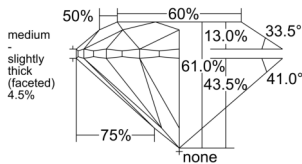

GIA®

FACSIMILE

GIA REPORT 6237948664

Verify this report at GIA.edu

GIA NATURAL DIAMOND DOSSIER®

May 11, 2026
GIA Report Number 6237948664
Shape and Cutting Style ..... Round Brilliant
Measurements ..... 4.72 - 4.75 x 2.89 mm

GRADING RESULTS

Carat Weight ..... 0.40 carat
Color Grade ..... J
Clarity Grade VVS2
Cut Grade ..... Excellent

ADDITIONAL GRADING INFORMATION

Polish ..... Excellent
Symmetry ..... Excellent
Fluorescence ..... None
Clarity Characteristics ..... Cloud, Pinpoint
Inscription(s): GIA 6237948664

PROPORTIONS

Profile to actual proportions

GRADING SCALES

GIA COLOR SCALE	GIA CLARITY SCALE	GIA CUT SCALE	
D	FLAWLESS	EXCELLENT	
E	INTERNALLY FLAWLESS		
F		VVS₁	VERY GOOD
G	VVS₂		
H	VS₁	GOOD	
I	VS₂		
J	SI₁	FAIR	
K	SI₂		
L	I₁	POOR	
M	I₂		
N	I₃		
O			
P			
Q			
R			
S			
T			
U			
V			
W			
X			
Y			
Z