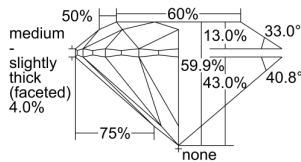

GIA®

FACSIMILE

GIA REPORT 6242066454

Verify this report at gia.edu

GIA DIAMOND DOSSIER®

October 27, 2016
GIA Report Number 6242066454
Shape and Cutting Style ..... Round Brilliant
Measurements ..... 5.73 - 5.75 x 3.44 mm

GRADING RESULTS

Carat Weight ..... 0.70 carat
Color Grade I
Clarity Grade S11
Cut Grade ..... Excellent

ADDITIONAL GRADING INFORMATION

Polish ..... Excellent
Symmetry ..... Very Good
Fluorescence ..... None
Clarity Characteristics ..... Cloud, Feather, Crystal
Inscription(s): GIA 6242066454

PROPORTIONS

Profile to actual proportions

GRADING SCALES

GIA COLOR SCALE	GIA CLARITY SCALE	GIA CUT SCALE	
D	FLAWLESS	EXCELLENT	
E	INTERNALLY FLAWLESS		
F		VVS₁	VERY GOOD
G	VVS₂		
H	VS₁	GOOD	
I	VS₂		
J	S1₁	FAIR	
K	S1₂		
L	I₁	POOR	
M	I₂		
N	I₃		
O			
P			
Q			
R			
S			
T			
U			
V			
W			
X			
Y			
Z