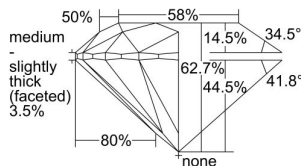

GIA®

FACSIMILE

GIA REPORT 6242997896

Verify this report at GIA.edu

GIA NATURAL DIAMOND DOSSIER®

December 20, 2021
GIA Report Number 6242997896
Shape and Cutting Style ..... Round Brilliant
Measurements ..... 5.68 - 5.71 x 3.57 mm

GRADING RESULTS

Carat Weight ..... 0.71 carat
Color Grade ..... H
Clarity Grade ..... Internally Flawless
Cut Grade ..... Excellent

ADDITIONAL GRADING INFORMATION

Polish ..... Excellent
Symmetry ..... Excellent
Fluorescence ..... None
Clarity Characteristics..... Minor Details of Polish
Inspection(s): GIA 6242997896

PROPORTIONS

Profile to actual proportions

GRADING SCALES

GIA COLOR SCALE

COLORED	D
	E
	F
	G
	H
	I
	J
NEAR COLORLESS	K
	L
	M
	N
	O
	P
	Q
	R
	S
	T
	U
	V
	W
	X
	Y
LIGHT	Z

GIA CLARITY SCALE

VERY VERY SLIGHTLY INCLUDED	FLAWLESS
	INTERNALLY FLAWLESS
VERY SLIGHTLY INCLUDED	VVS₁
	VVS₂
SLIGHTLY INCLUDED	VS₁
	VS₂
INCLUDED	SI₁
	SI₂
	I₁
	I₂
	I₃

GIA CUT SCALE

EXCELLENT
VERY GOOD
GOOD
FAIR
POOR