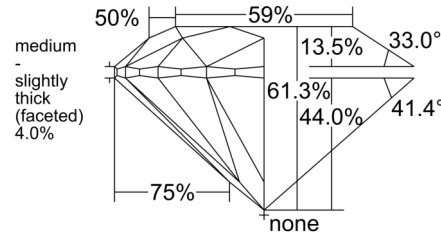

GIA NATURAL DIAMOND GRADING REPORT

March 12, 2025  
GIA Report Number ..... 6252743678  
Shape and Cutting Style ..... Round Brilliant  
Measurements ..... 6.91 - 6.95 x 4.25 mm

GRADING RESULTS

Carat Weight ..... 1.25 carat  
Color Grade ..... D  
Clarity Grade ..... VVS1  
Cut Grade ..... Excellent

Profile to actual proportions

CLARITY CHARACTERISTICS

KEY TO SYMBOLS\*

- Pinpoint

\* Red symbols denote internal characteristics (inclusions). Green or black symbols denote external characteristics (blemishes). Diagram is an approximate representation of the diamond, and symbols shown indicate type, position, and approximate size of clarity characteristics. All clarity characteristics may not be shown. Details of finish are not shown.