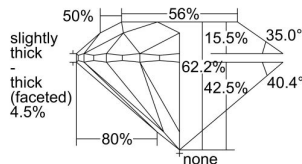

GIA®

FACSIMILE

GIA REPORT 6261165877

Verify this report at gia.edu

GIA DIAMOND DOSSIER®

June 21, 2017
GIA Report Number 6261165877
Shape and Cutting Style ..... Round Brilliant
Measurements ..... 5.87 - 5.92 x 3.67 mm

GRADING RESULTS

Carat Weight ..... 0.80 carat
Color Grade ..... K
Clarity Grade S11
Cut Grade ..... Very Good

ADDITIONAL GRADING INFORMATION

Polish ..... Very Good
Symmetry ..... Very Good
Fluorescence ..... Medium Blue
Clarity Characteristics ..... Crystal, Feather, Cloud
Inscription(s): GIA 6261165877

PROPORTIONS

Profile to actual proportions