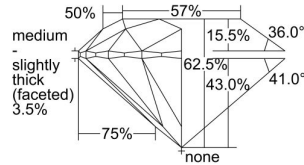

GIA®

FACSIMILE

GIA REPORT 6275288976

Verify this report at GIA.edu

GIA NATURAL DIAMOND DOSSIER®

November 02, 2017
GIA Report Number **6275288976**
Shape and Cutting Style ..... **Round Brilliant**
Measurements ..... **5.81 - 5.84 x 3.64 mm**

GRADING RESULTS

Carat Weight ..... **0.76 carat**
Color Grade ..... **K**
Clarity Grade **S11**
Cut Grade ..... **Excellent**

ADDITIONAL GRADING INFORMATION

Polish ..... **Excellent**
Symmetry ..... **Excellent**
Fluorescence ..... **None**
Clarity Characteristics ..... **Feather**
Inscription(s): **GIA 6275288976**

PROPORTIONS

Profile to actual proportions