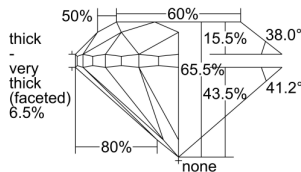

GIA®

FACSIMILE

GIA REPORT 6275863924

Verify this report at GIA.edu

GIA NATURAL DIAMOND DOSSIER®

January 18, 2018
GIA Report Number **6275863924**
Shape and Cutting Style ..... **Round Brilliant**
Measurements ..... **5.45 - 5.51 x 3.59 mm**

GRADING RESULTS

Carat Weight ..... **0.70 carat**
Color Grade ..... **D**
Clarity Grade **VS2**
Cut Grade ..... **Good**

ADDITIONAL GRADING INFORMATION

Polish ..... **Very Good**
Symmetry ..... **Very Good**
Fluorescence ..... **Medium Blue**
Clarity Characteristics ..... **Cloud, Crystal**
Inscription(s): **GIA 6275863924**

PROPORTIONS

Profile to actual proportions