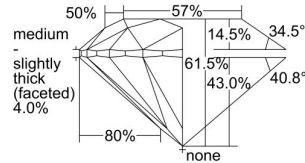

GIA®

FACSIMILE

GIA REPORT 6275865186

Verify this report at GIA.edu

GIA NATURAL DIAMOND DOSSIER®

January 16, 2018
GIA Report Number 6275865186
Shape and Cutting Style ..... Round Brilliant
Measurements ..... 4.70 - 4.75 x 2.90 mm

GRADING RESULTS

Carat Weight ..... 0.40 carat
Color Grade ..... G
Clarity Grade S11
Cut Grade ..... Excellent

ADDITIONAL GRADING INFORMATION

Polish ..... Excellent
Symmetry ..... Very Good
Fluorescence ..... None
Clarity Characteristics ..... Crystal
Inscription(s): GIA 6275865186

PROPORTIONS

Profile to actual proportions

GRADING SCALES

GIA COLOR SCALE

COLORED	D
	E
	F
	G
	H
	I
	J
NEAR COLORLESS	K
	L
	M
	N
	O
	P
	R
	S
	T
	U
	V
	W
	X
	Y
	Z

GIA CLARITY SCALE

VERY VERY SLIGHTLY INCLUDED	FLAWLESS
	INTERNALLY FLAWLESS
VERY SLIGHTLY INCLUDED	VVS₁
	VVS₂
SLIGHTLY INCLUDED	VS₁
	VS₂
INCLUDED	I₁
	I₂
	I₃

GIA CUT SCALE

EXCELLENT
VERY GOOD
GOOD
FAIR
POOR