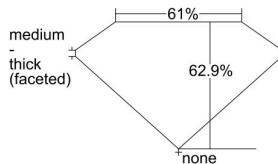

GIA®

FACSIMILE

GIA REPORT 6275938136

Verify this report at GIA.edu

GIA NATURAL DIAMOND DOSSIER®

January 30, 2018
GIA Report Number 6275938136
Shape and Cutting Style ..... Oval Brilliant
Measurements ..... 7.44 x 5.54 x 3.48 mm

GRADING RESULTS

Carat Weight ..... 0.90 carat
Color Grade I
Clarity Grade VS1

ADDITIONAL GRADING INFORMATION

Polish ..... Very Good
Symmetry ..... Very Good
Fluorescence ..... Faint
Clarity Characteristics ..... Feather, Pinpoint, Cloud
Inspection(s): GIA 6275938136

PROPORTIONS

Profile not to actual proportions

GRADING SCALES

GIA COLOR SCALE		GIA CLARITY SCALE			
COLORLESS	D	VERY VERY SLIGHTLY INCLUDED	FLAWLESS		
	E		INTERNALLY FLAWLESS		
	F	VERY SLIGHTLY INCLUDED	VVS₁		
	G		VVS₂		
	H		VS₁		
	NEAR COLORLESS	I	SLIGHTLY INCLUDED	VS₂	
		J		SI₁	
		FAINT	K	INCLUDED	SI₂
			L		I₁
			M		I₂
VERT LIGHT	N		INCLUDED	I₃	
	O				
	P				
	LIGHT	Q			
		R			
S					
T					
U					
	V				
	W				
	X				
	Y				
	Z