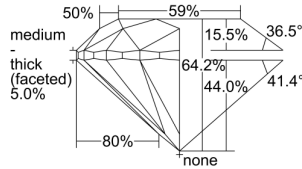

GIA®

FACSIMILE

GIA REPORT 6281737999

Verify this report at GIA.edu

GIA NATURAL DIAMOND DOSSIER®

April 16, 2018
GIA Report Number 6281737999
Shape and Cutting Style ..... Round Brilliant
Measurements ..... 6.05 - 6.07 x 3.89 mm

GRADING RESULTS

Carat Weight ..... 0.90 carat
Color Grade ..... D
Clarity Grade SI2
Cut Grade ..... Very Good

ADDITIONAL GRADING INFORMATION

Polish ..... Excellent
Symmetry ..... Excellent
Fluorescence ..... Strong Blue
Clarity Characteristics ..... Cloud
Inscription(s): GIA 6281737999

PROPORTIONS

Profile to actual proportions

GRADING SCALES

GIA COLOR SCALE	GIA CLARITY SCALE	GIA CUT SCALE	
D	FLAWLESS	EXCELLENT	
E	INTERNALLY FLAWLESS		
F		VVS₁	VERY GOOD
G	VVS₂		
H	VS₁	GOOD	
I	VS₂		
J	SI₁	FAIR	
K	SI₂		
L	I₁	POOR	
M	I₂		
N	I₃		
O			
P			
Q			
R			
S			
T			
U			
V			
W			
X			
Y			
Z