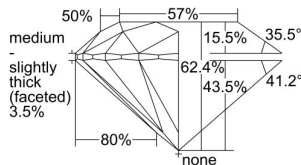

GIA®

FACSIMILE

GIA REPORT 6282672073

Verify this report at GIA.edu

GIA NATURAL DIAMOND DOSSIER®

April 12, 2018
GIA Report Number **6282672073**
Shape and Cutting Style ..... **Round Brilliant**
Measurements ..... **4.28 - 4.31 x 2.68 mm**

GRADING RESULTS

Carat Weight ..... **0.30 carat**
Color Grade ..... **L**
Clarity Grade **VS2**
Cut Grade ..... **Excellent**

ADDITIONAL GRADING INFORMATION

Polish ..... **Excellent**
Symmetry ..... **Excellent**
Fluorescence ..... **Faint**
Clarity Characteristics ..... **Crystal, Cloud**
Inscription(s): **GIA 6282672073**

PROPORTIONS

Profile to actual proportions

GRADING SCALES

GIA COLOR SCALE	GIA CLARITY SCALE	GIA CUT SCALE	
D	FLAWLESS	EXCELLENT	
E	INTERNALLY FLAWLESS		
F		VVS₁	VERY GOOD
G	VVS₂		
H	VS₁	GOOD	
I	VS₂		
J	SI₁	FAIR	
K	SI₂		
L	I₁	POOR	
M	I₂		
N	I₃		
O			
P			
Q			
R			
S			
T			
U			
V			
W			
X			
Y			
Z