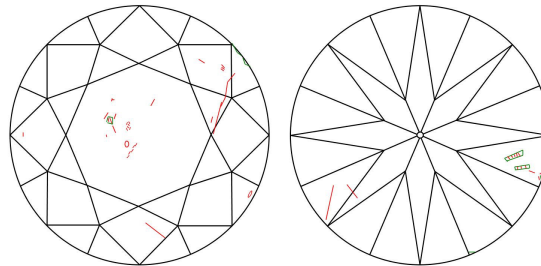

GIA NATURAL DIAMOND GRADING REPORT

October 16, 2018
 GIA Report Number 6305896366
 Shape and Cutting Style Round Brilliant
 Measurements 6.34 - 6.40 x 3.94 mm

GRADING RESULTS

Carat Weight 1.00 carat
 Color Grade J
 Clarity Grade SI2
 Cut Grade Excellent

ADDITIONAL GRADING INFORMATION

Polish Excellent
 Symmetry Very Good
 Fluorescence None
 Inscription(s): GIA 6305896366

Comments: Additional clouds are not shown. Pinpoints are not shown.

PROPORTIONS

Profile to actual proportions

CLARITY CHARACTERISTICS

KEY TO SYMBOLS*

- Feather
- Needle
- Cavity
- Indented Natural
- Crystal
- Natural
- Cloud

* Red symbols denote internal characteristics (inclusions). Green or black symbols denote external characteristics (blemishes). Diagram is an approximate representation of the diamond, and symbols shown indicate type, position, and approximate size of clarity characteristics. All clarity characteristics may not be shown. Details of finish are not shown.