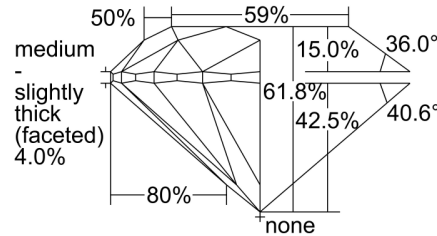

GIA NATURAL DIAMOND GRADING REPORT

October 16, 2018
 GIA Report Number 6305896366
 Shape and Cutting Style Round Brilliant
 Measurements 6.34 - 6.40 x 3.94 mm

GRADING RESULTS

Carat Weight 1.00 carat
 Color Grade J
 Clarity Grade SI2
 Cut Grade Excellent

ADDITIONAL GRADING INFORMATION

Polish Excellent
 Symmetry Very Good
 Fluorescence None
 Inscription(s): GIA 6305896366

Comments: Additional clouds are not shown. Pinpoints are not shown.

PROPORTIONS

Profile to actual proportions

CLARITY CHARACTERISTICS

KEY TO SYMBOLS*

- Feather
- Needle
- Cavity
- Indented Natural
- Crystal
- Natural
- Cloud

* Red symbols denote internal characteristics (inclusions). Green or black symbols denote external characteristics (blemishes). Diagram is an approximate representation of the diamond, and symbols shown indicate type, position, and approximate size of clarity characteristics. All clarity characteristics may not be shown. Details of finish are not shown.