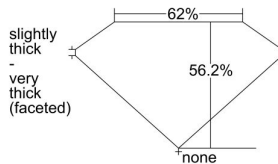

GIA®

FACSIMILE

GIA REPORT 6312099697

Verify this report at GIA.edu

GIA NATURAL DIAMOND DOSSIER®

October 30, 2018
GIA Report Number 6312099697
Shape and Cutting Style ..... Heart Brilliant
Measurements ..... 5.92 x 6.61 x 3.71 mm

GRADING RESULTS

Carat Weight ..... 0.90 carat
Color Grade ..... D
Clarity Grade SI1

ADDITIONAL GRADING INFORMATION

Polish ..... Excellent
Symmetry ..... Excellent
Fluorescence ..... Faint
Clarity Characteristics ..... Crystal
Inscription(s): GIA 6312099697

PROPORTIONS

Profile not to actual proportions

GRADING SCALES

GIA COLOR SCALE		GIA CLARITY SCALE	
COLORLESS	D	VERY VERY SLIGHTLY INCLUDED	FLAWLESS
	E		INTERNALLY FLAWLESS
	F		VVS₁
	G		VVS₂
	H		VS₁
	I		VS₂
	J		SI₁
	K		SI₂
	L		I₁
	M		I₂
NEAR COLORLESS	N	SLIGHTLY INCLUDED	I₃
	O		
	P		
	Q		
FAINT	R		
	S		
	T		
	U		
VERT LIGHT	V		
	W		
	X		
	Y		
LIGHT	Z