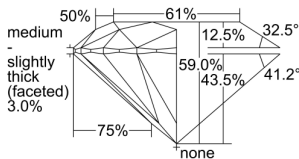

GIA®

FACSIMILE

GIA REPORT 6312403249

Verify this report at GIA.edu

GIA NATURAL DIAMOND DOSSIER®

December 12, 2018
GIA Report Number 6312403249
Shape and Cutting Style ..... Round Brilliant
Measurements ..... 5.86 - 5.91 x 3.47 mm

GRADING RESULTS

Carat Weight ..... 0.73 carat
Color Grade ..... F
Clarity Grade S11
Cut Grade ..... Excellent

ADDITIONAL GRADING INFORMATION

Polish ..... Excellent
Symmetry ..... Excellent
Fluorescence ..... None
Clarity Characteristics ..... Cloud
Inscription(s): GIA 6312403249

PROPORTIONS

Profile to actual proportions

GRADING SCALES

GIA COLOR SCALE	GIA CLARITY SCALE	GIA CUT SCALE	
D	FLAWLESS	EXCELLENT	
E	INTERNALLY FLAWLESS		
F		VVS₁	VERY GOOD
G	VVS₂		
H	VS₁	GOOD	
I	VS₂		
J	S1₁	FAIR	
K	S1₂		
L	I₁	POOR	
M	I₂		
N	I₃		
O			
P			
Q			
R			
S			
T			
U			
V			
W			
X			
Y			
Z