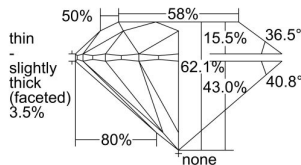

GIA®

FACSIMILE

GIA REPORT 6315072883

Verify this report at GIA.edu

GIA NATURAL DIAMOND DOSSIER®

October 30, 2018
GIA Report Number 6315072883
Shape and Cutting Style ..... Round Brilliant
Measurements ..... 5.04 - 5.08 x 3.15 mm

GRADING RESULTS

Carat Weight ..... 0.50 carat
Color Grade L
Clarity Grade VS1
Cut Grade ..... Excellent

ADDITIONAL GRADING INFORMATION

Polish ..... Excellent
Symmetry ..... Very Good
Fluorescence ..... Faint
Clarity Characteristics..... Cloud, Indented Natural
Inscription(s): GIA 6315072883

PROPORTIONS

GRADING SCALES

GIA COLOR SCALE

COLORESS	D
	E
	F
	G
	H
	I
	J
NEAR COLORESS	K
	L
FAIN	M
	N
	O
	P
VERY LIGHT	Q
	R
	S
	T
	U
	V
	W
	X
	Y
LIGHT	Z

GIA CLARITY SCALE

VERY VERY SLIGHTLY INCLUDED	FLAWLESS
	INTERNALLY FLAWLESS
VERY SLIGHTLY INCLUDED	VVS₁
	VVS₂
SLIGHTLY INCLUDED	VS₁
	VS₂
INCLUDED	SI₁
	SI₂
	I₁
	I₂
	I₃

GIA CUT SCALE

EXCELLENT
VERY GOOD
GOOD
FAIR
POOR