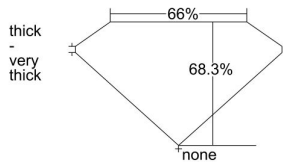

GIA®

FACSIMILE

GIA REPORT 6315201954

Verify this report at GIA.edu

GIA NATURAL DIAMOND DOSSIER®

November 15, 2018
GIA Report Number 6315201954
Shape and Cutting Style ..... **Cut-Cornered Rectangular Modified Brilliant**
Measurements ..... 6.11 x 4.86 x 3.32 mm

GRADING RESULTS

Carat Weight ..... 0.90 carat
Color Grade I
Clarity Grade VS1

ADDITIONAL GRADING INFORMATION

Polish ..... Excellent
Symmetry ..... Very Good
Fluorescence ..... Faint
Clarity Characteristics ..... Crystal
Inscription(s): GIA 6315201954

PROPORTIONS

Profile not to actual proportions

GRADING SCALES

GIA COLOR SCALE		GIA CLARITY SCALE			
COLORLESS	D	VERY VERY SLIGHTLY INCLUDED	FLAWLESS		
	E		INTERNALLY FLAWLESS		
	F	VERY SLIGHTLY INCLUDED	VVS₁		
	G		VVS₂		
	NEAR COLORLESS	H	SLIGHTLY INCLUDED	VS₁	
		I		VS₂	
		FAINT	J	INCLUDED	S₁
			K		S₂
	L		I₁		
	VERT LIGHT		M	INCLUDED	I₂
N			I₃		
O					
P					
LIGHT	Q				
	R				
	S				
	T				
	U				
	V				
W					
X					
Y					
Z