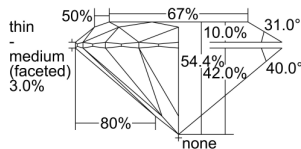

GIA®

FACSIMILE

GIA REPORT 6315634053

Verify this report at GIA.edu

GIA NATURAL DIAMOND DOSSIER®

January 08, 2019
GIA Report Number 6315634053
Shape and Cutting Style ..... Round Brilliant
Measurements ..... 5.37 - 5.39 x 2.93 mm

GRADING RESULTS

Carat Weight ..... 0.51 carat
Color Grade ..... K
Clarity Grade VS1
Cut Grade ..... Good

ADDITIONAL GRADING INFORMATION

Polish ..... Very Good
Symmetry ..... Very Good
Fluorescence ..... Faint
Clarity Characteristics..... Crystal, Cloud, Needle, Pinpoint
Inscription(s): GIA 6315634053

PROPORTIONS

Profile to actual proportions

GRADING SCALES

GIA COLOR SCALE		GIA CLARITY SCALE		GIA CUT SCALE	
COLORLESS	D	VERY VERY SLIGHTLY INCLUDED	FLAWLESS	EXCELLENT	
	E		INTERNALLY FLAWLESS		
	F		VVS₁		
	G		VVS₂		
	NEAR COLORLESS	H	VERY SLIGHTLY INCLUDED	VS₁	GOOD
		I		VS₂	
		J	SLIGHTLY INCLUDED	SI₁	FAIR
		K		SI₂	
	FAINT	L	INCLUDED	I₁	POOR
		M		I₂	
N		I₃			
O					
P					
Q					
R					
S					
LIGHT	T				
	U				
	V				
	W				
	X				
	Y				
	Z