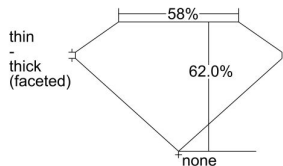

GIA®

FACSIMILE

GIA REPORT 6315752568

Verify this report at GIA.edu

GIA NATURAL DIAMOND DOSSIER®

January 22, 2019
GIA Report Number 6315752568
Shape and Cutting Style ..... Oval Brilliant
Measurements ..... 6.46 x 4.76 x 2.95 mm

GRADING RESULTS

Carat Weight ..... 0.59 carat
Color Grade ..... G
Clarity Grade VS1

ADDITIONAL GRADING INFORMATION

Polish ..... Excellent
Symmetry ..... Excellent
Fluorescence ..... None
Clarity Characteristics ..... Cloud, Pinpoint
Inscription(s): GIA 6315752568

PROPORTIONS

Profile not to actual proportions

GRADING SCALES

GIA COLOR SCALE		GIA CLARITY SCALE				
COLORLESS	D	VERY VERY SLIGHTLY INCLUDED	FLAWLESS			
	E		INTERNALLY FLAWLESS			
	F		VVS₁			
	NEAR COLORLESS	G	VVS₂			
		H	VERY SLIGHTLY INCLUDED	VS₁		
		I		VS₂		
		FAINT	J	SLIGHTLY INCLUDED	SI₁	
			K		SI₂	
			L		INCLUDED	I₁
			M	I₂		
LIGHT	N			I₃		
	O					
	P					
	Q					
	R					
	S